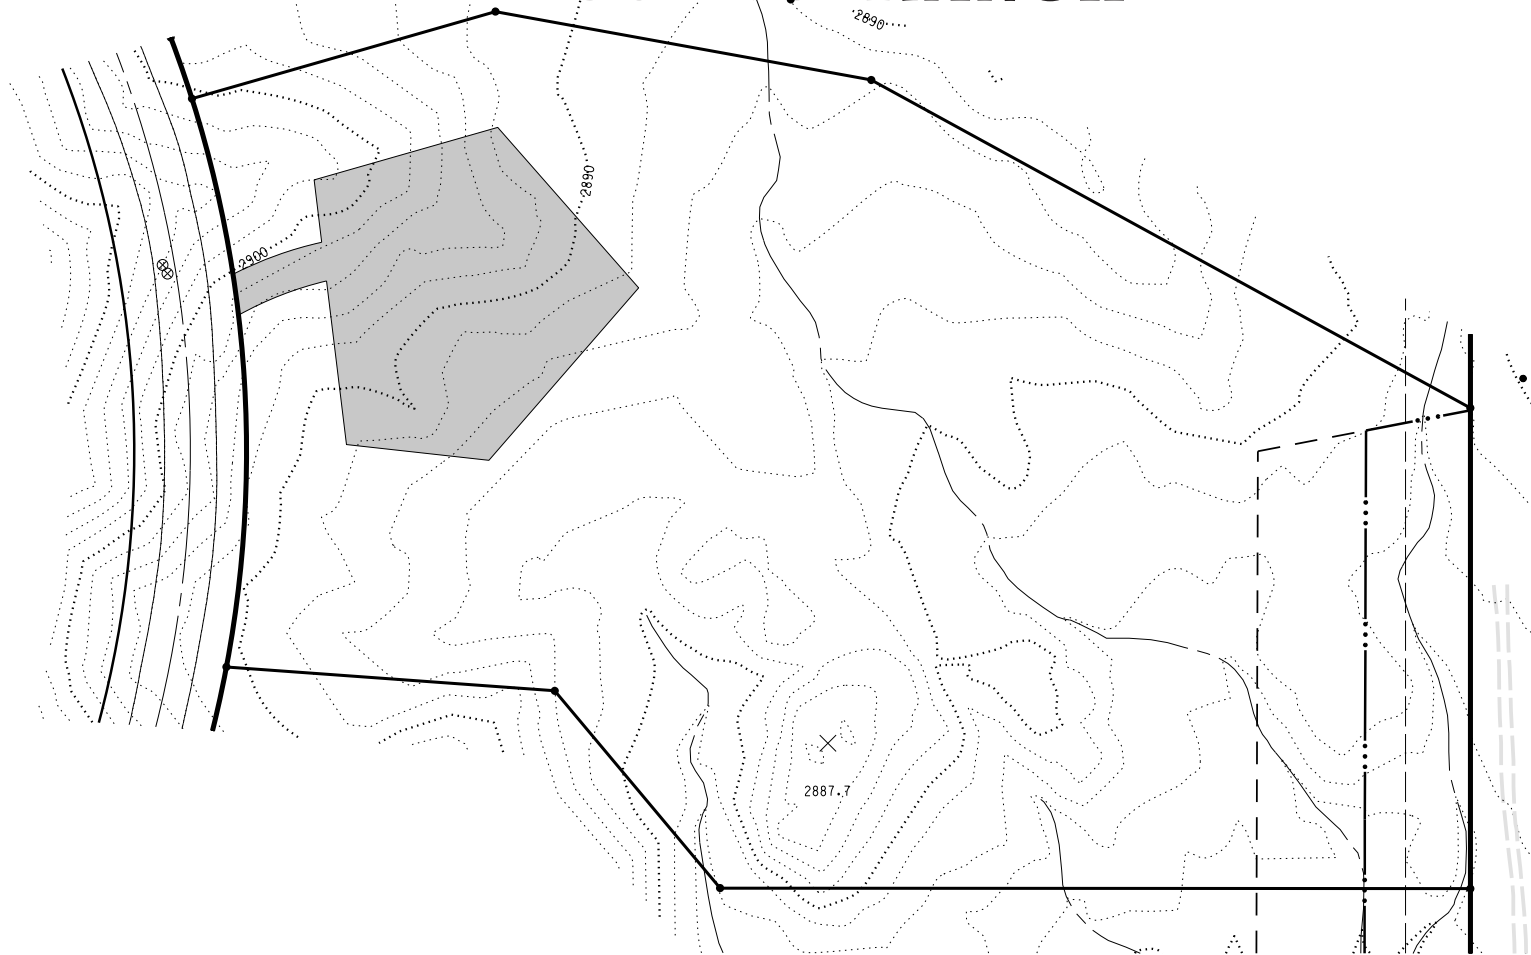

SAGUARO RANCH

Estate Lot #99 | SOLD

View: Pusch Ridge and the Catalina Mountains

Aspect: East

Sq. Ft. 180,054

Acres: 4.133