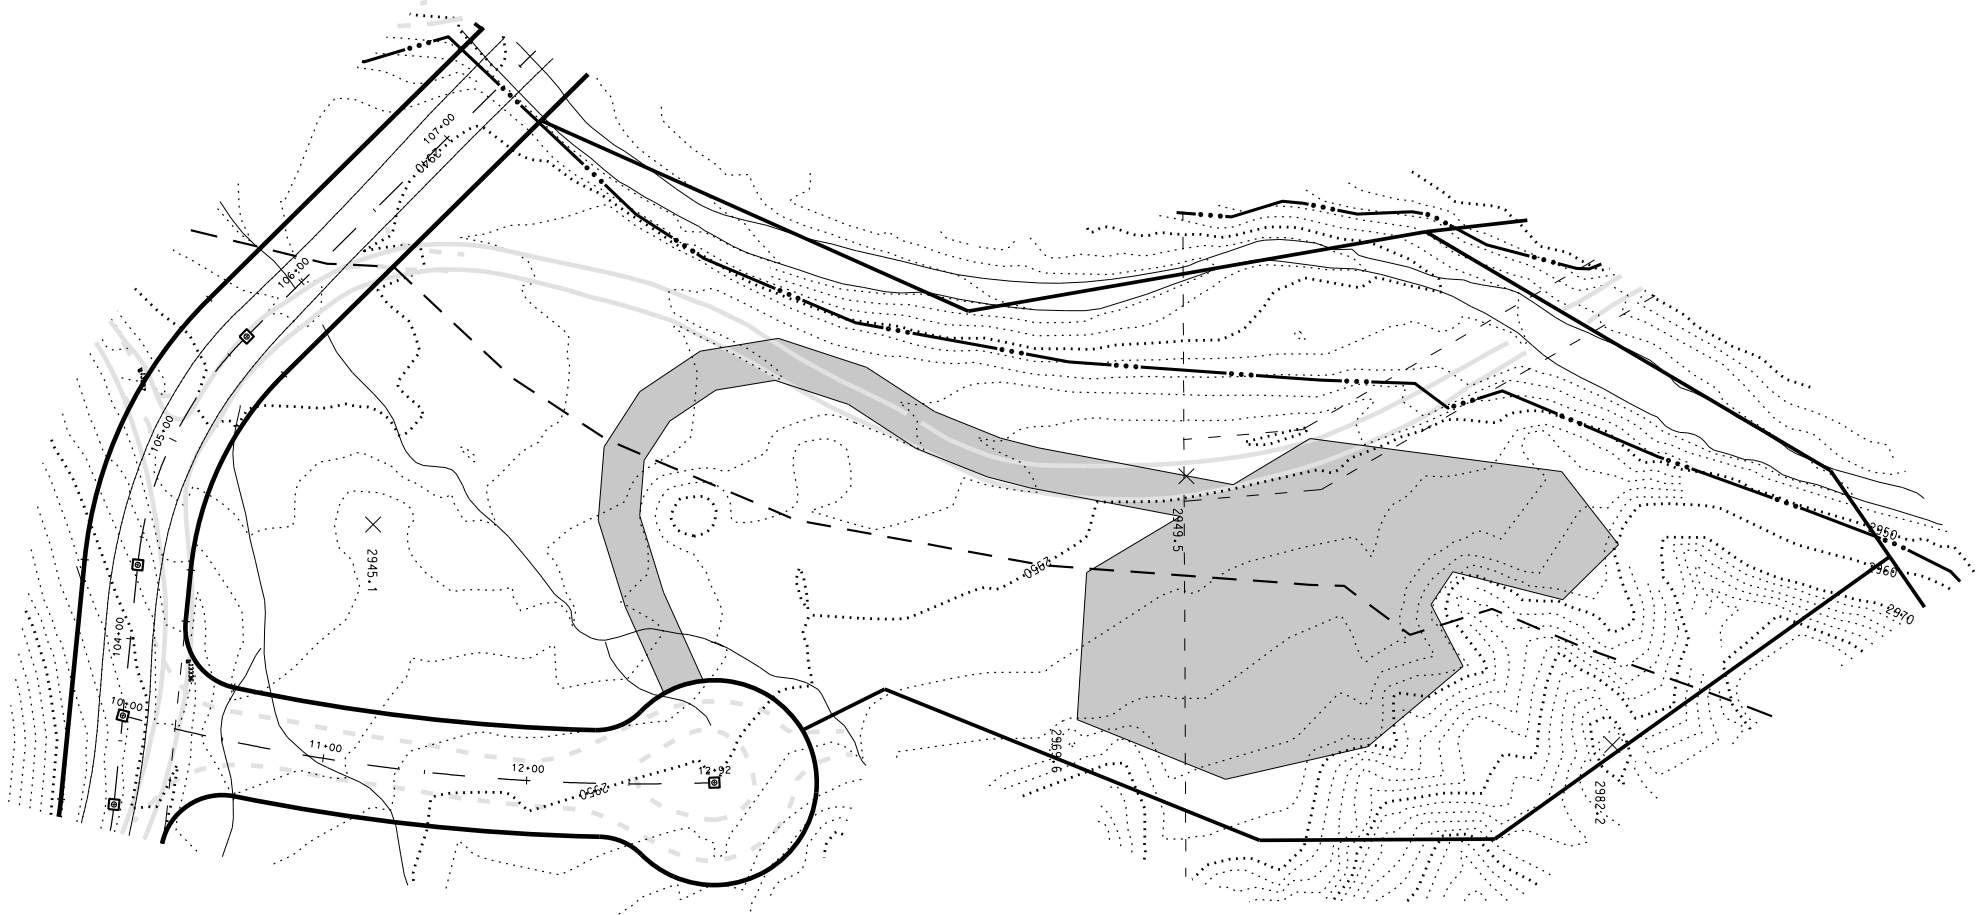

# SAGUARO RANCH

**Estate Lot #36 | SOLD**

[saguaroranchrealestate.com](http://saguaroranchrealestate.com)

**View:** Down Canyon and Tortolita Mountains

**Aspect:** Southwest

**Sq. Ft.** 180,426

**Acres:** 4.142