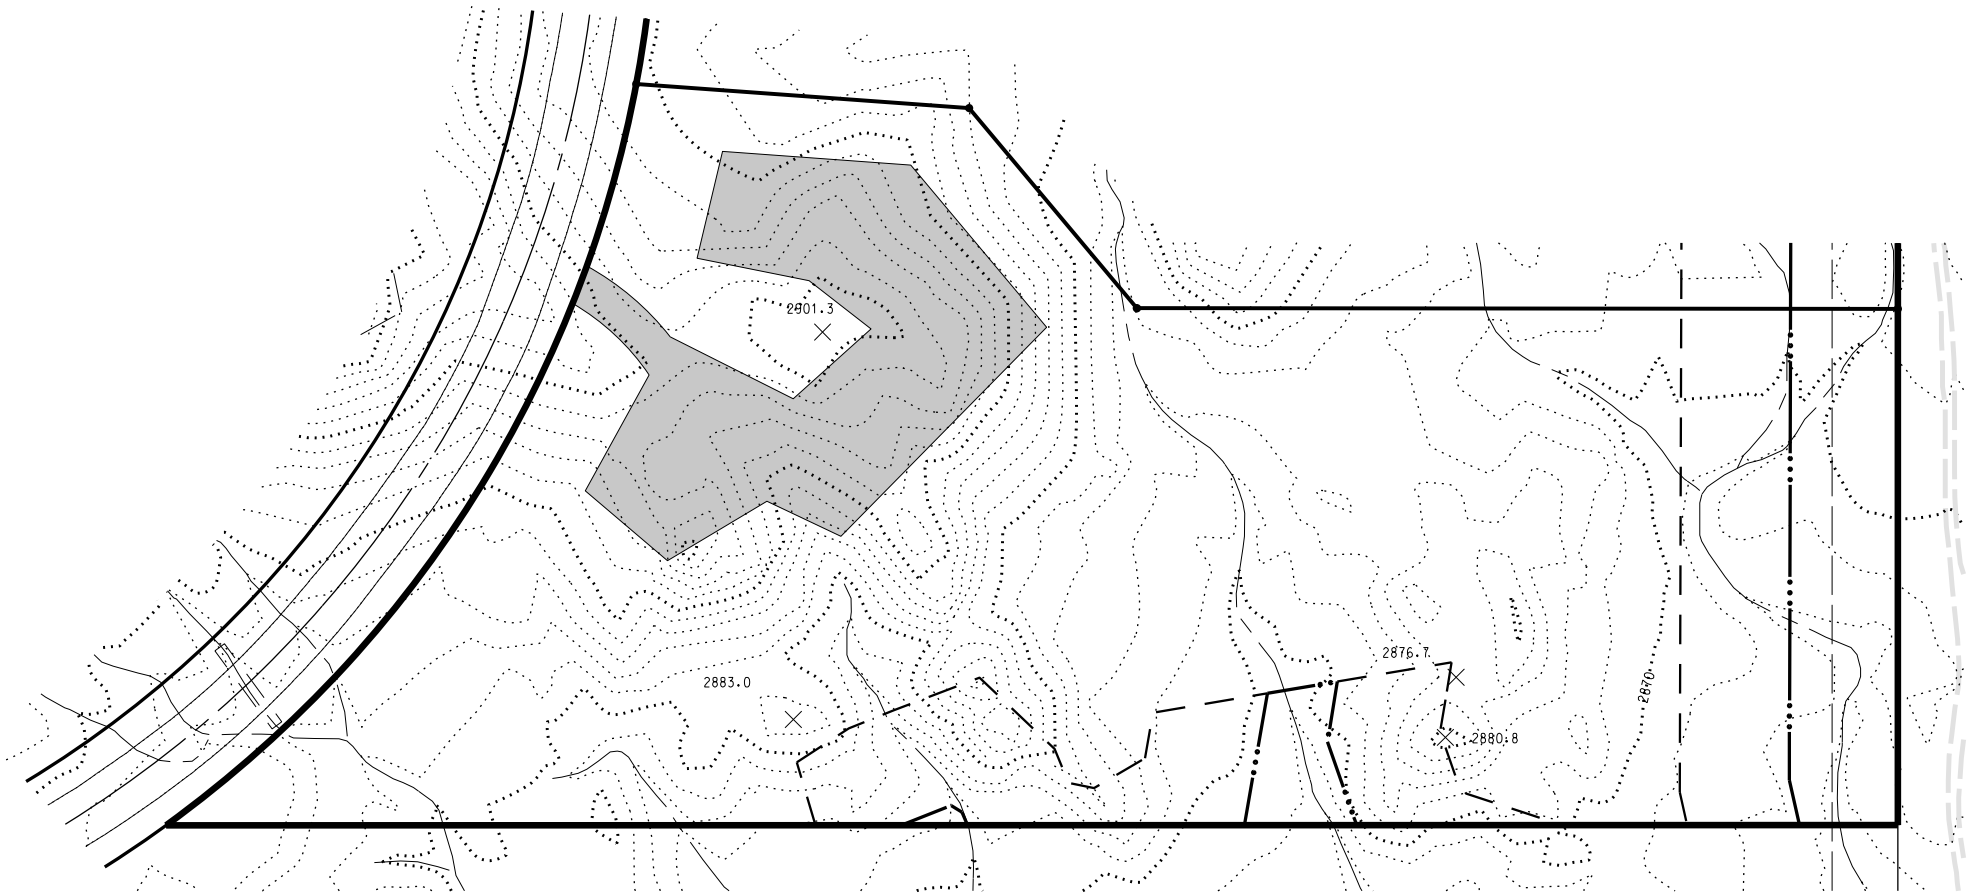

SAGUARO RANCH

Estate Lot #100 | Available

saguaroranchrealestate.com

View: Pusch Ridge and the Catalina Mountains

Aspect: East

Sq. Ft. 180,119

Acres: 4.135