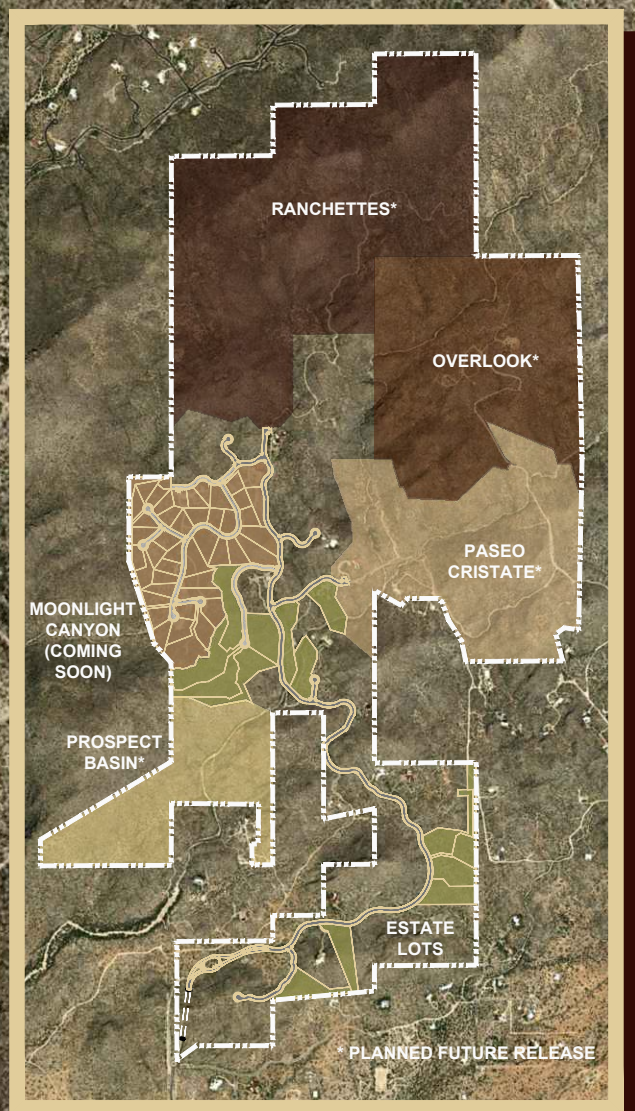

PHINNY ROCK PLACE

OLD RANCH HOUSE ROAD

CONRAD'S WAY

SAGUARO RANCH OWNERS CLUB

TARVER'S PLACE

OLD SAGUARO RANCH ROAD

SAGUARO RANCH RESERVOIR

JIM'S DEAD END PLACE

OLD RANCH HOUSE ROAD

OLD RANCH HOUSE ROAD

GATE HOUSE

SOLD
SR11

ADOBE RUINS PLACE

PRIVATE TUNNEL

THORNYDALE ROAD

SAGUARO RANCH
saguaroranchrealestate.com